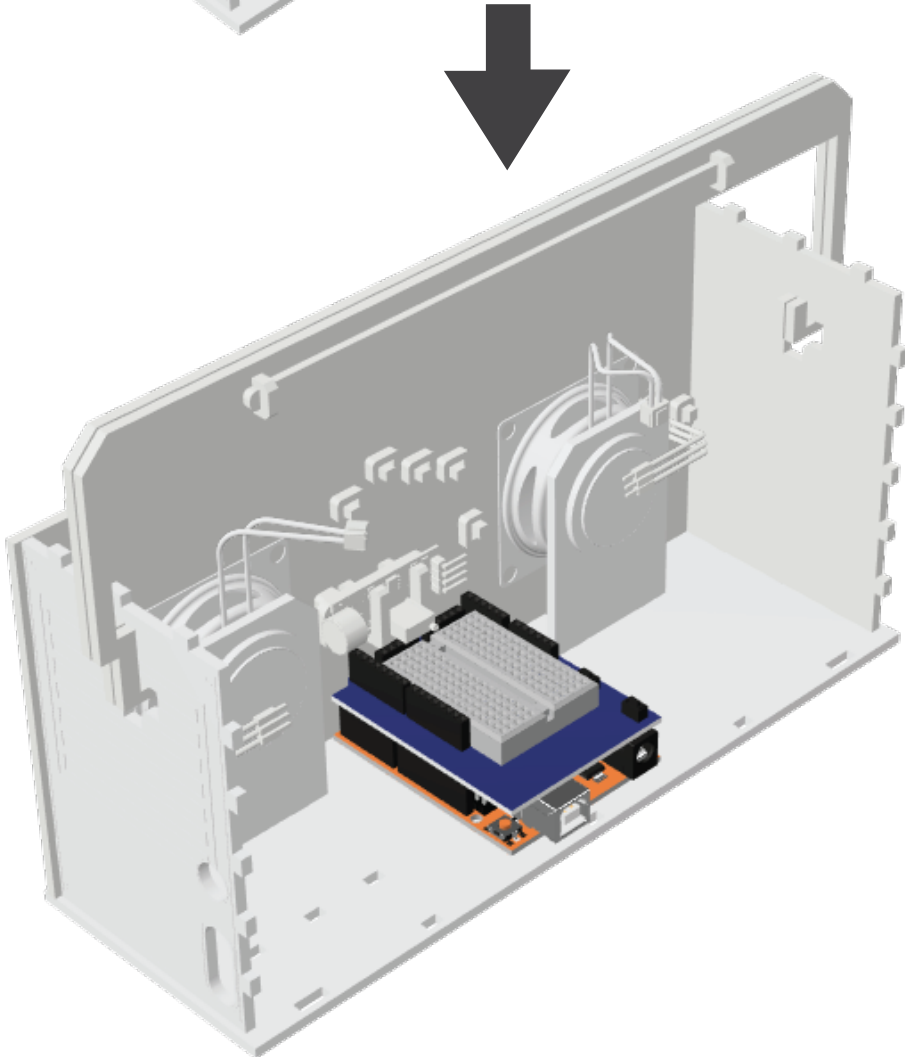

Speaker
x2

24

25

BREADBOARD
SHIELD
ARDUINO

26

1

Colour of the cable does not matter

Colour of the cable does not matter