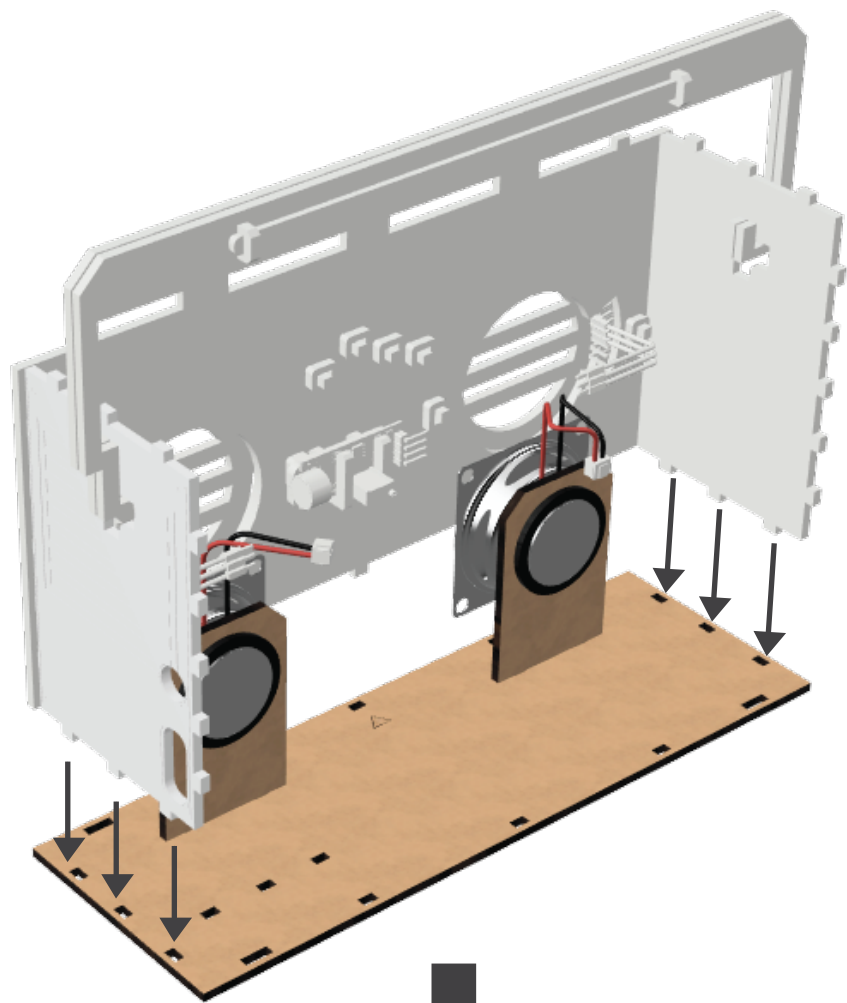

Speaker
x2

24

25

BREADBOARD
SHIELD
ARDUINO

26

1

Colour of the cable does not matter

Colour of the cable does not matter