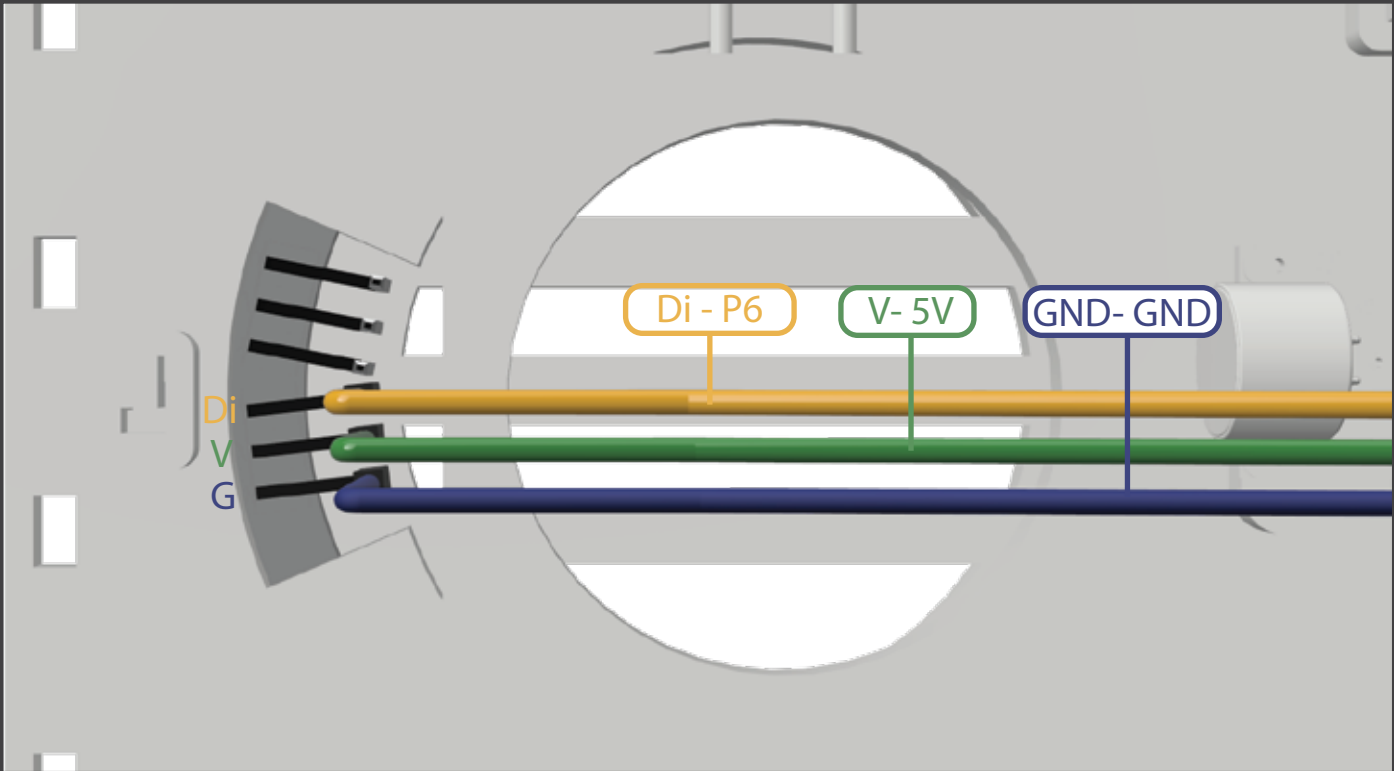

Speaker
x2

24

25

BREADBOARD
SHIELD
ARDUINO

26

1

Colour of the cable does not matter

Colour of the cable does not matter