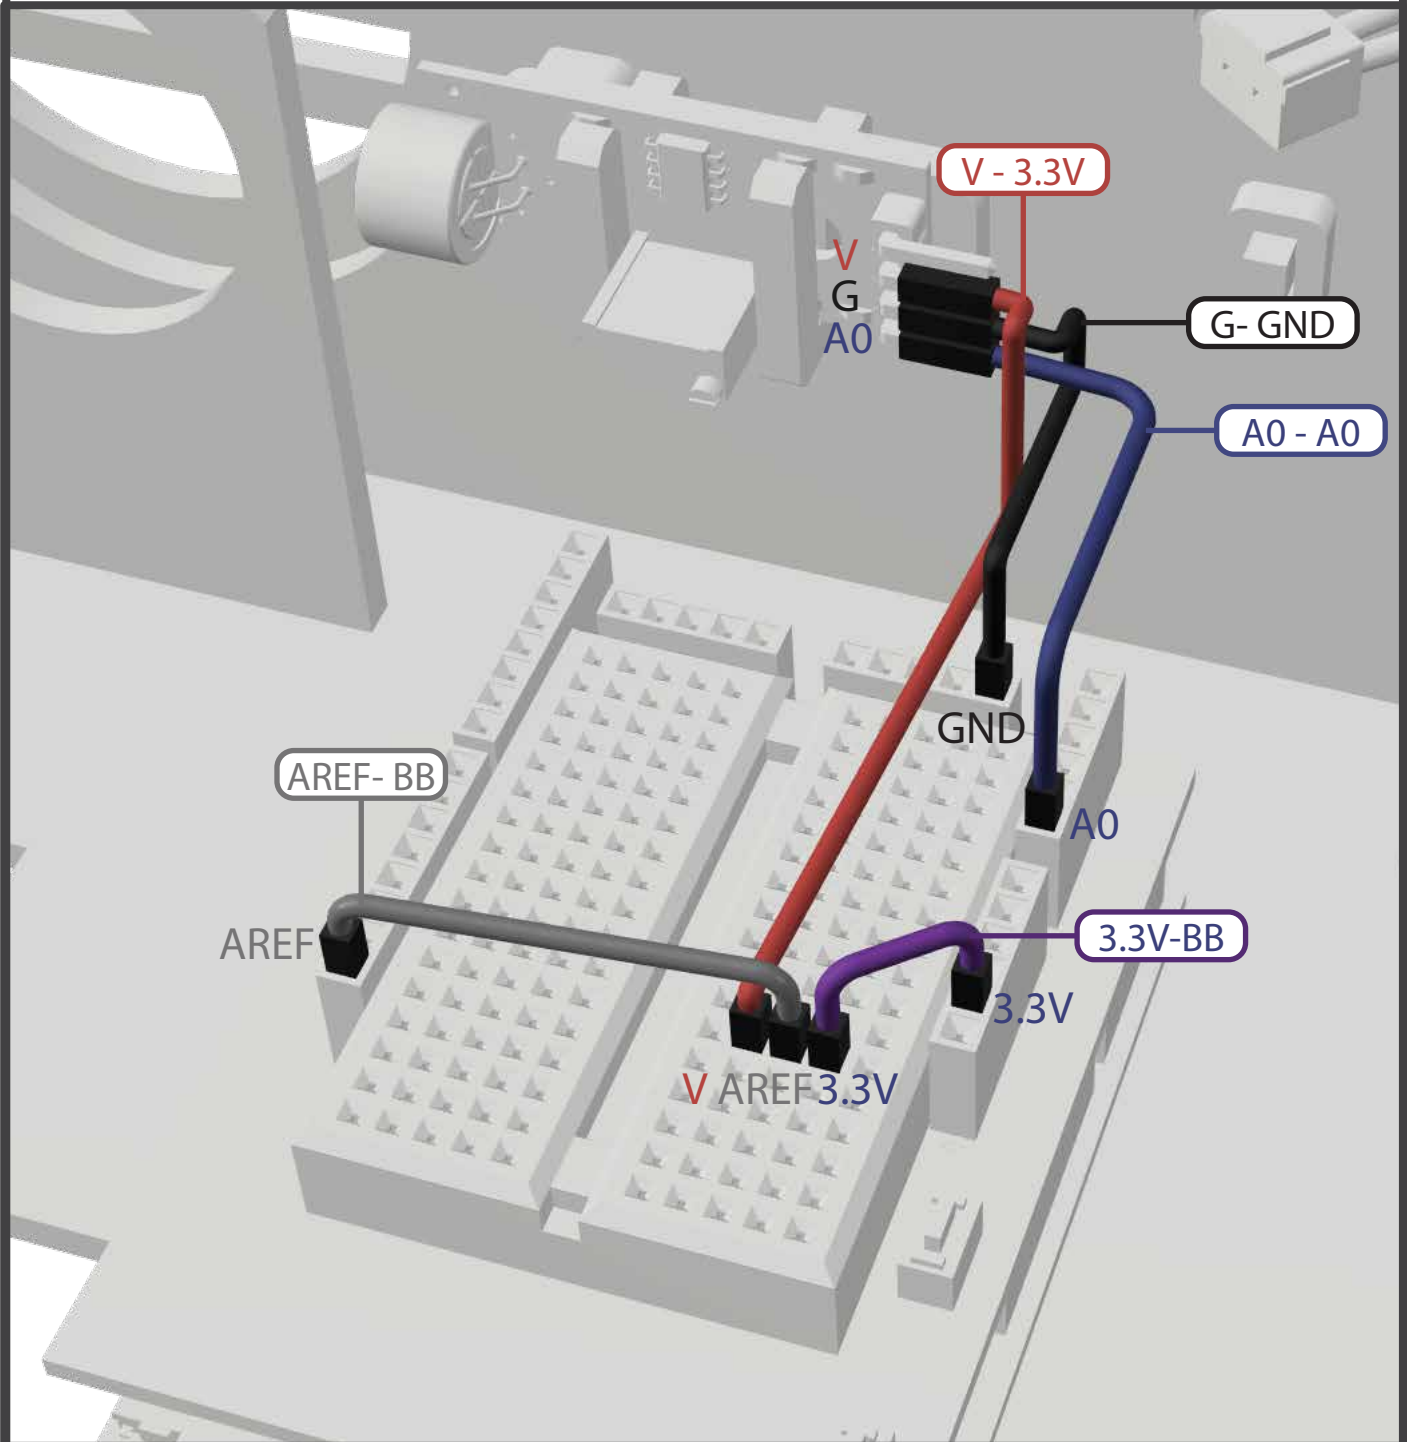

Speaker
x2

24

25

BREADBOARD
SHIELD
ARDUINO

26

1

Colour of the cable does not matter

Colour of the cable does not matter

27

SC

1

28

A18

A18

29

Battery Pack