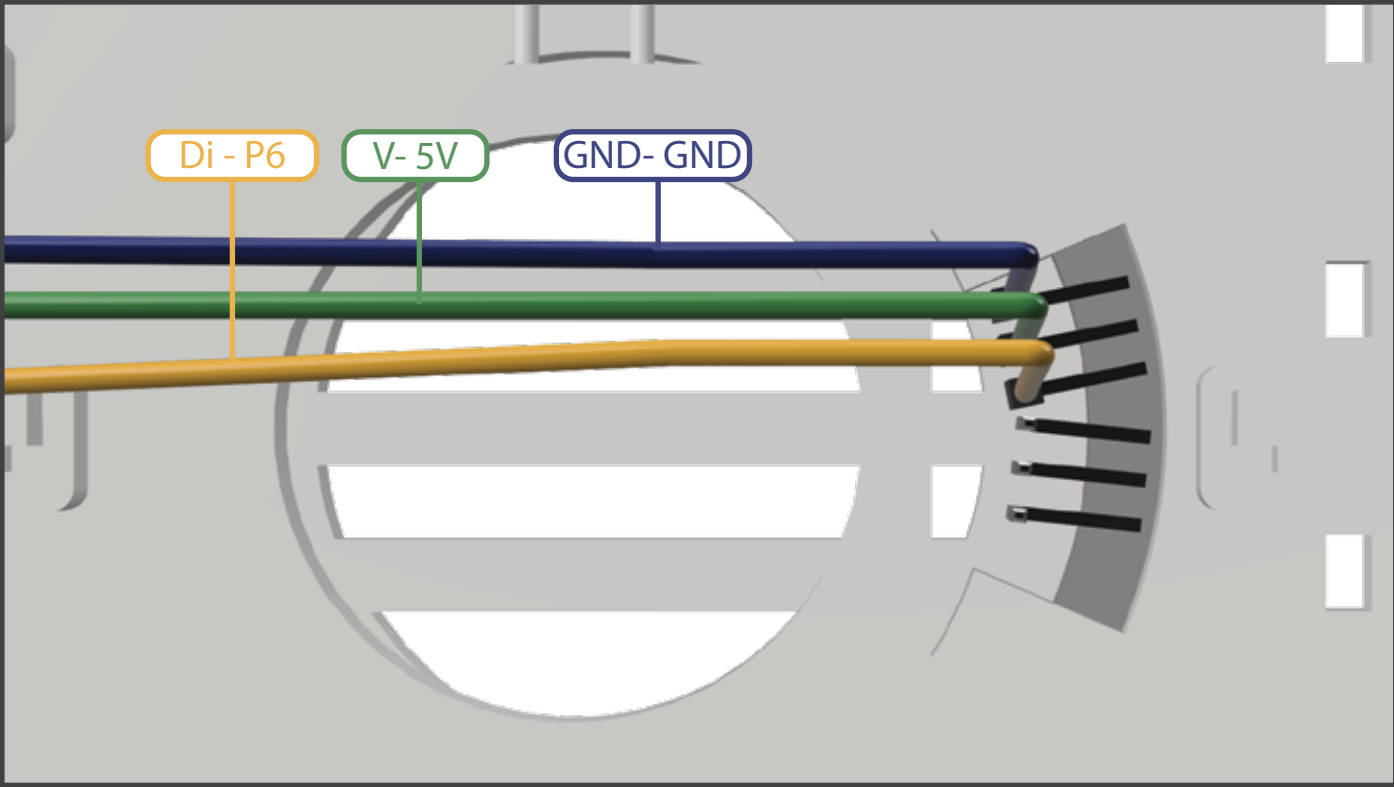

Speaker
x2

24

25

BREADBOARD
SHIELD
ARDUINO

26

1

Colour of the cable does not matter

Colour of the cable does not matter