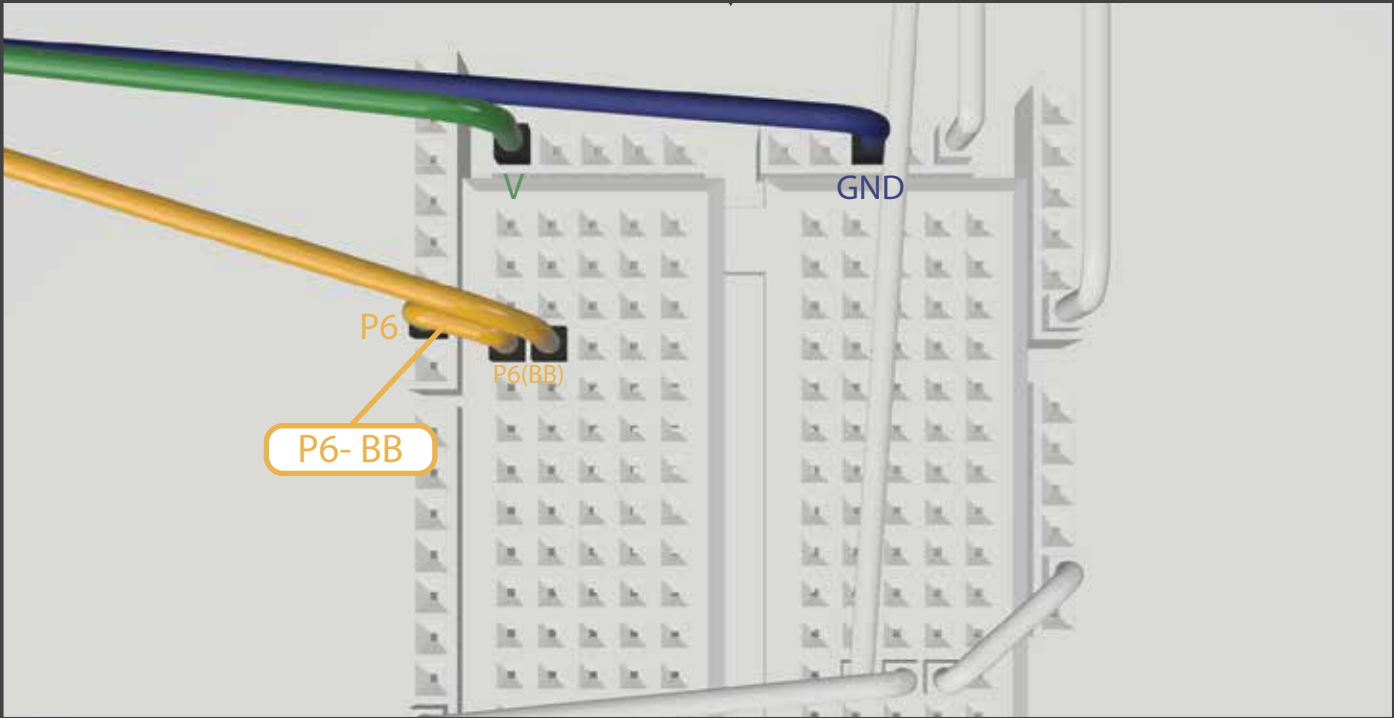

Speaker
x2

24

25

BREADBOARD
SHIELD
ARDUINO

26

1

Colour of the cable does not matter

Colour of the cable does not matter